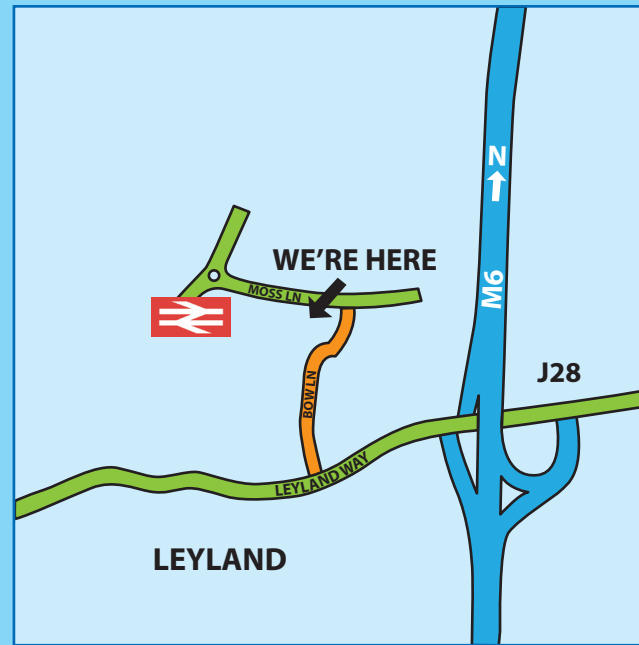

We're Here

Contact Us

For further information contact our booking team.

Janet or Katherine

Website: www.halls4all.com

Address:
Moss Lane
Leyland
PR25 4XA

Phone:
07554588818
e-mail:
halls4all@yahoo.co.uk

Office hours: Mon - Fri 08.30 - 10.30 and
16.00 - 18.00; Sat 11.00 - 12.30

**halls
for all**
MEETINGS • CONFERENCES • SEMINARS